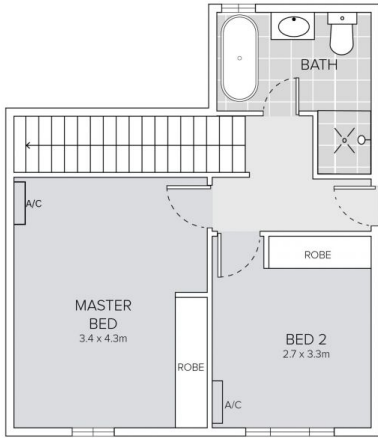

FIRST FLOOR

GROUND FLOOR

SITE PLAN

Unit 2/1 Lusty Place, Moorebank 2170

Scale in metres, Indicative only. Dimensions are approximate.
 All information contained here is gathered from sources we believe to be reliable.
 However, we cannot guarantee its accuracy, and interested persons should rely on their enquiries.