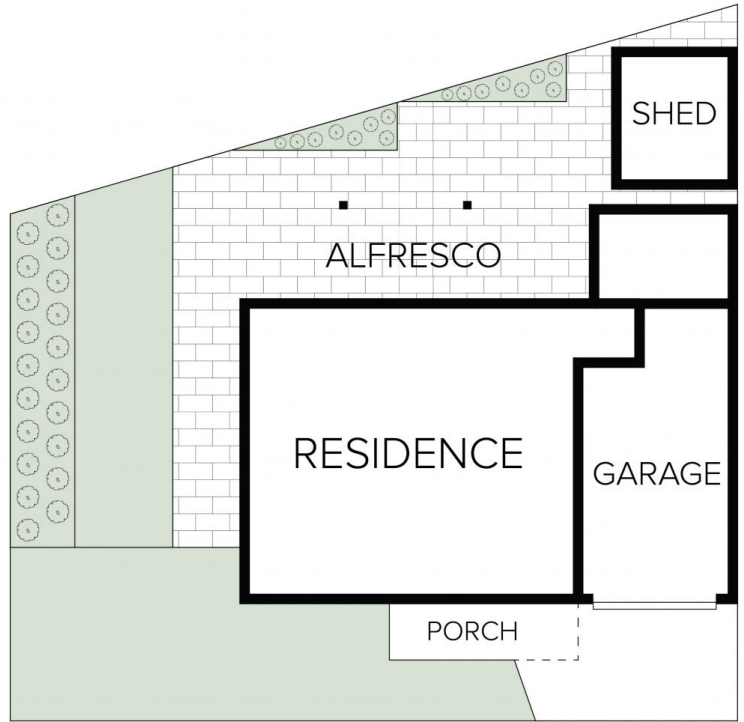

2/1 Lusty Place Moorebank NSW

2 1 1

WELCOME TO YOUR NEW HOME?.

Discover the perfect blend of contemporary living and comfort with this beautifully updated two storey town home. With a charming front porch at the entrance, this property is designed to impress. Offering a harmonious blend of style, convenience, and functionality, it is an ideal place to call home. This property is perfect for young families, professionals, or investors seeking a stylish and comfortable abode.

FEATURES OF THE HOME:

- Quietly positioned at the rear of a boutique complex
- Stylish two storey layout that offers a welcoming front

[For full version visit the website](https://www.ariarealtyco.com.au/sale/nsw/liverpool-fairfield/moorebank/residential/townhouse/7652076)

Type : Townhouse
Price : \$ 633,250
Land Size : 169 sqm
View : <https://www.ariarealtyco.com.au/sale/nsw/liverpool-fairfield/moorebank/residential/townhouse/7652076>

Laura Raneri
02 9025 9948

Kyrollos Keriakos
02 9025 9948

FIRST FLOOR

GROUND FLOOR

SITE PLAN

Unit 2/1 Lusty Place, Moorebank 2170

Scale in metres, Indicative only. Dimensions are approximate.
 All information contained here is gathered from sources we believe to be reliable.
 However, we cannot guarantee its accuracy, and interested persons should rely on their enquiries.