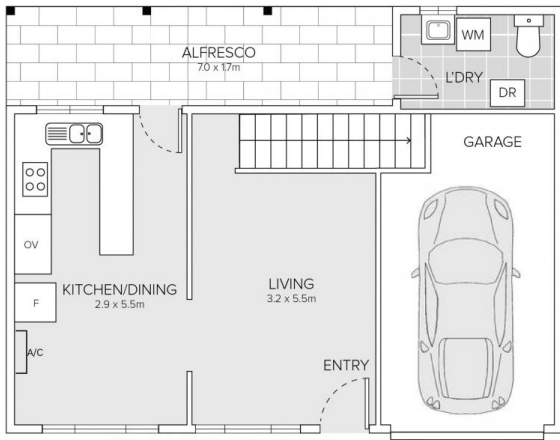

Type : Townhouse
Price : \$ 633,250
Land Size : 169 sqm
View : <https://www.ariarealtyco.com.au/sale/nsw/liverpool-fairfield/moorebank/residential/townhouse/7652076>

Laura Raneri
02 9025 9948

Kyrollos Keriakos
02 9025 9948

FIRST FLOOR

GROUND FLOOR

SITE PLAN

Unit 2/1 Lusty Place, Moorebank 2170

Scale in metres, Indicative only. Dimensions are approximate.
 All information contained here is gathered from sources we believe to be reliable.
 However, we cannot guarantee its accuracy, and interested persons should rely on their enquiries.