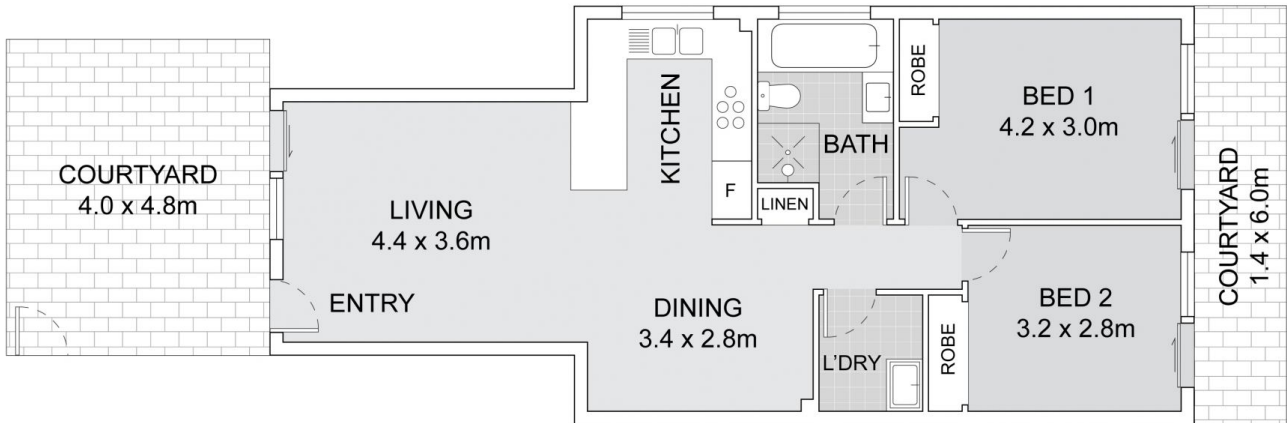

Zane Saddik
02 9025 9948

Michael Toumas
02 9025 9948

1/328 Woodville Road, Guildford